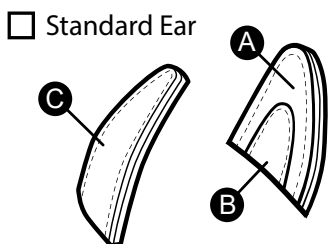

Phone: _____

Approved By: _____

HOOD SIZING

Choose the best hood size that fits you.

Medium
Brow Circumference
 22 - 23 in / 56 - 58.1 cm
Chin Over Crown
 26 in / 66 cm

Large
Brow Circumference
 23 - 24 in / 58.5 - 61cm
Chin Over Crown
 27 in / 68.5 cm

Custom
Brow Circumference:

Chin Over Crown:

HOOD BASE COLORS

Choose colors. You can find a full list of neo colors on our site

1. Hood Base: white
2. Crown/Neck: white
3. Brow: nylon black
4. Bridge: white
5. Nose: smooth black
6. Muzzle: white
7. Muzzle Lip: white
8. Chin: nylon black
9. Ear Details
 (Inner Ear) A: white
 (Inner Inner Ear) B: smooth black
 (Outer Ear) C: white
10. Muzzle Detail:
 (Jowl) A: smooth black
 (Additional Detail) B: -

9 EAR DETAIL
Choose one.

MUZZLE LENGTH
Choose one.

10 MUZZLE DETAILS
Choose if you'd like a Jowl.

Then choose ONE additional style.

EYEBROW DETAIL
Choose one.