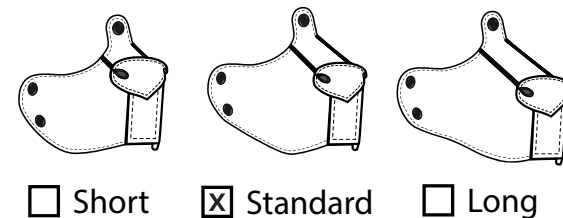

Phone: _____

Approved By: _____

HOOD SIZING

Choose the best hood size that fits you.

Medium
Brow Circumference
 22 - 23 in / 56 - 58.1 cm
Chin Over Crown
 26 in / 66 cm

Large
Brow Circumference
 23 - 24 in / 58.5 - 61cm
Chin Over Crown
 27 in / 68.5 cm

Custom
Brow Circumference:

Chin Over Crown:

HOOD BASE COLORS

Choose colors. You can find a full list of neo colors on our site

1. Hood Base: white
2. Crown/Neck: white
3. Brow: nylon black
4. Bridge: white
5. Nose: smooth black
6. Muzzle: white
7. Muzzle Lip: white
8. Chin: nylon black
9. Ear Details
 (Inner Ear) A: white
 (Inner Inner Ear) B: smooth black
 (Outer Ear) C: white
10. Muzzle Detail:
 (Jowl) A: smooth black
 (Additional Detail) B: -

9 EAR DETAIL
Choose one.

MUZZLE LENGTH
Choose one.

10 MUZZLE DETAILS
Choose if you'd like a Jowl.

Then choose ONE additional style.

EYEBROW DETAIL
Choose one.