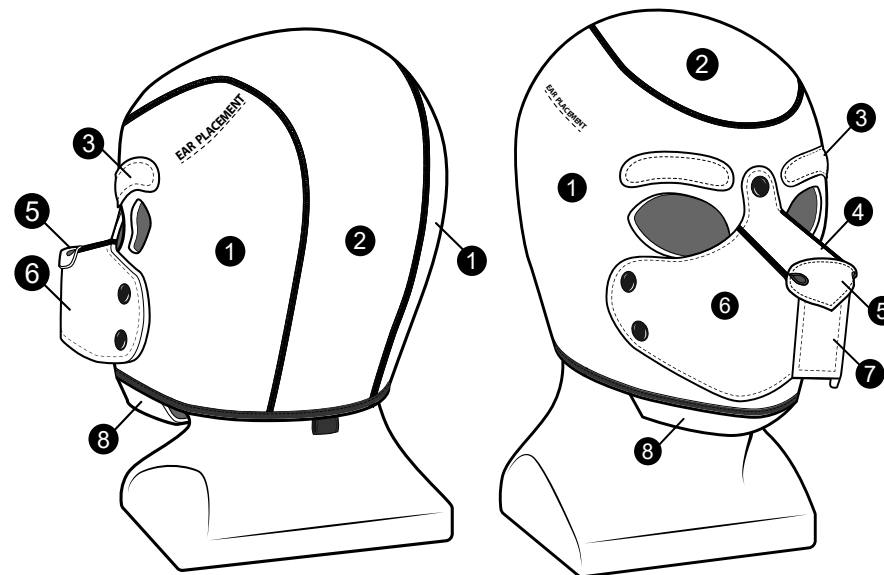

Phone: _____

Approved By: _____

HOOD SIZING

Choose the best hood size that fits you.

Medium
Brow Circumference
 22 - 23 in / 56 - 58.1 cm
Chin Over Crown
 26 in / 66 cm

Large
Brow Circumference
 23 - 24 in / 58.5 - 61cm
Chin Over Crown
 27 in / 68.5 cm

Custom
Brow Circumference:

Chin Over Crown:

HOOD BASE COLORS

Choose colors. You can find a full list of neo colors on our site

1. Hood Base: white
2. Crown/Neck: white
3. Brow: nylon black
4. Bridge: white
5. Nose: smooth black
6. Muzzle: white
7. Muzzle Lip: white
8. Chin: nylon black
9. Ear Details
 (Inner Ear) A: white
 (Inner Inner Ear) B: smooth black
 (Outer Ear) C: white
10. Muzzle Detail:
 (Jowl) A: smooth black
 (Additional Detail) B: -

9 EAR DETAIL
Choose one.

MUZZLE LENGTH
Choose one.

10 MUZZLE DETAILS
Choose if you'd like a Jowl.

Then choose ONE additional style.

EYEBROW DETAIL
Choose one.