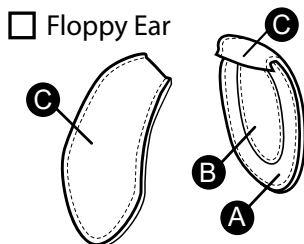

Phone: _____

Approved By: _____

HOOD SIZING

Choose the best hood size that fits you.

Medium
Brow Circumference
 22 - 23 in / 56 - 58.1 cm
Chin Over Crown
 26 in / 66 cm

Large
Brow Circumference
 23 - 24 in / 58.5 - 61cm
Chin Over Crown
 27 in / 68.5 cm

Custom
Brow Circumference:

Chin Over Crown:

HOOD BASE COLORS

Choose colors. You can find a full list of neo colors on our site

1. Hood Base: white
2. Crown/Neck: white
3. Brow: nylon black
4. Bridge: white
5. Nose: smooth black
6. Muzzle: white
7. Muzzle Lip: white
8. Chin: nylon black
9. Ear Details
 (Inner Ear) A: white
 (Inner Inner Ear) B: smooth black
 (Outer Ear) C: white
10. Muzzle Detail:
 (Jowl) A: smooth black
 (Additional Detail) B: -

9 EAR DETAIL
Choose one.

MUZZLE LENGTH
Choose one.

10 MUZZLE DETAILS
Choose if you'd like a Jowl.

Then choose ONE additional style.

EYEBROW DETAIL
Choose one.