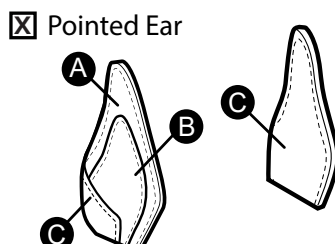

Phone: _____

Approved By: _____

HOOD SIZING

Choose the best hood size that fits you.

Medium
Brow Circumference
 22 - 23 in / 56 - 58.1 cm
Chin Over Crown
 26 in / 66 cm

Large
Brow Circumference
 23 - 24 in / 58.5 - 61cm
Chin Over Crown
 27 in / 68.5 cm

Custom
Brow Circumference:

Chin Over Crown:

HOOD BASE COLORS

Choose colors. You can find a full list of neo colors on our site

1. Hood Base: white
2. Crown/Neck: white
3. Brow: nylon black
4. Bridge: white
5. Nose: smooth black
6. Muzzle: white
7. Muzzle Lip: white
8. Chin: nylon black
9. Ear Details
 (Inner Ear) A: white
 (Inner Inner Ear) B: smooth black
 (Outer Ear) C: white
10. Muzzle Detail:
 (Jowl) A: smooth black
 (Additional Detail) B: -

9 EAR DETAIL
Choose one.

MUZZLE LENGTH
Choose one.

10 MUZZLE DETAILS
Choose if you'd like a Jowl.

Then choose ONE additional style.

EYEBROW DETAIL
Choose one.